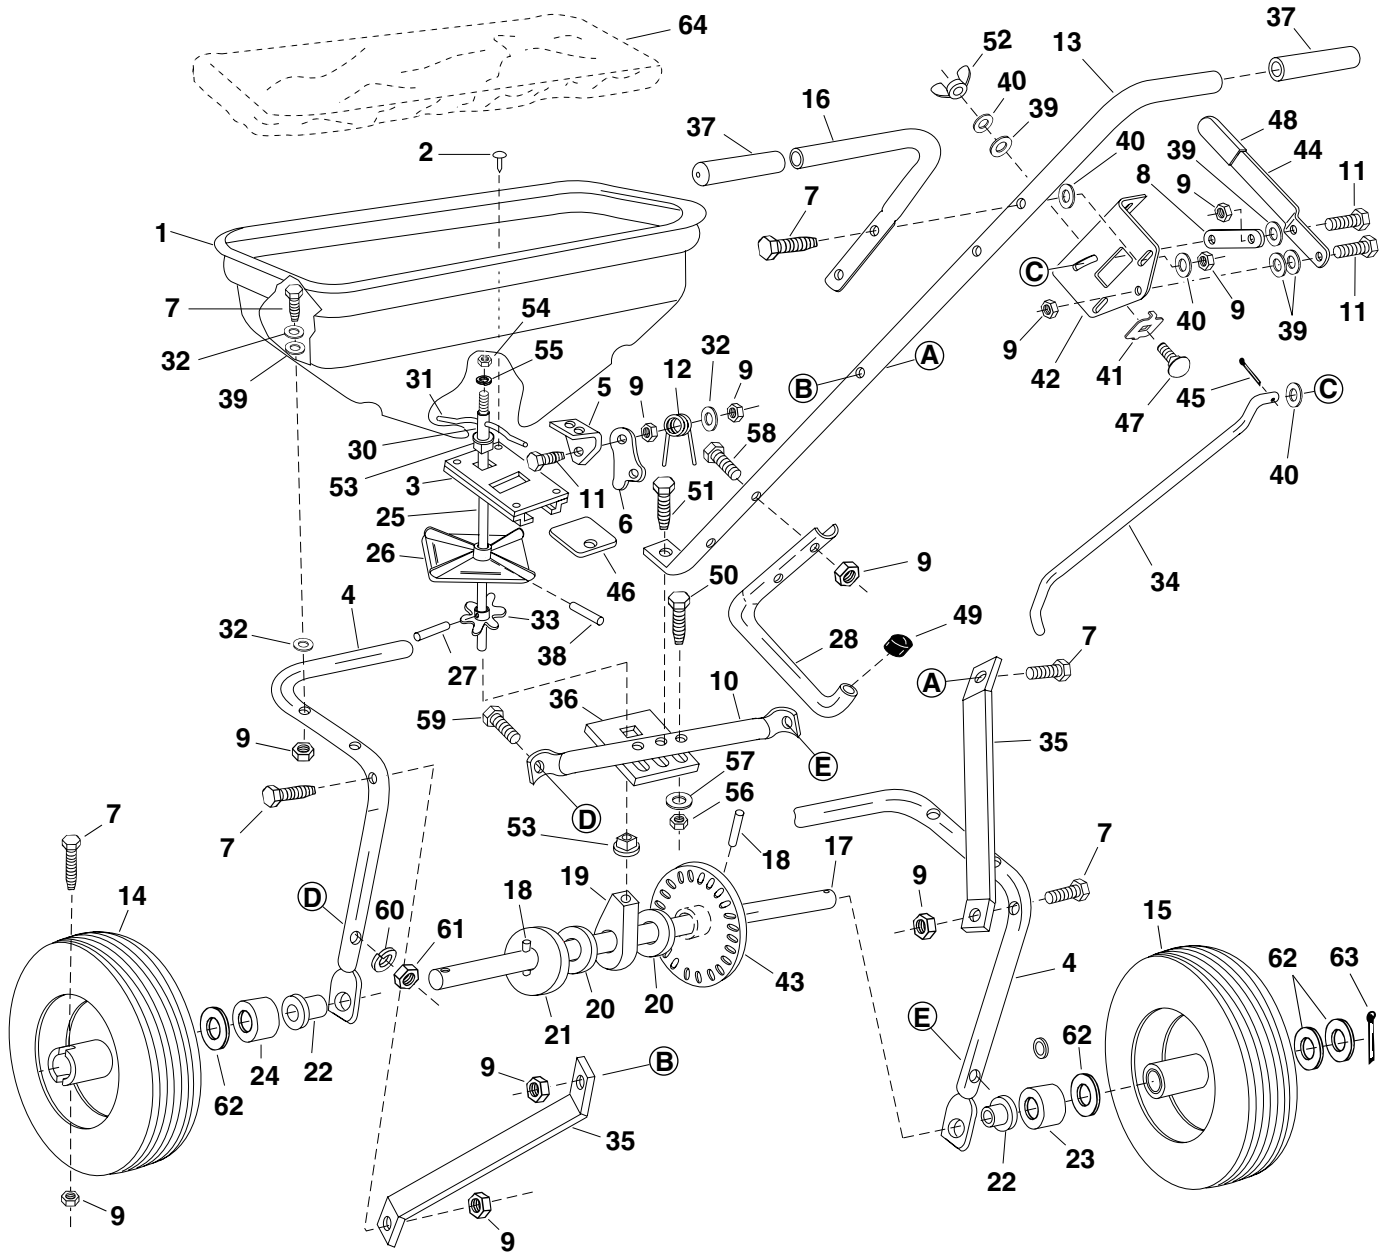

REPAIR PARTS FOR BROADCAST SPREADER MODEL 45-02102

REPAIR PARTS FOR BROADCAST SPREADER MODEL 45-02102

REF. NO.	PART NO.	QTY.	DESCRIPTION	REF. NO.	PART NO.	QTY.	DESCRIPTION
1	44466	1	Hopper	37	44482	2	Grip, Handle
2	43882	4	Rivet, Stainless	38	46055	1	Pin, Spring 1/8" Dia. x 1" Lg.
3	62482	1	Ass'y, Guide Closure	39	1543-069	10	Washer, Nylon
4	44462	1	Tube, Frame	40	R19111116	9	Washer, 5/16 SAE
5	23753	1	Slide Gate Angle Bracket	41	24858	1	Stop, Adjustable
6	23758	1	Slide Gate Bracket	42	24855	1	Bracket, Flow Control Mount
7	1509-69	12	Bolt, Hex 1/4-20 x 1-3/4" Lg.*	43	46886	1	Gear, Plastic
8	24857	1	Flow Control Link	44	24856	1	Flow Control Arm
9	43013	18	Nut, Hex Lock 1/4-20 Thd. *	45	44101	1	Cotter Pin 3/32" x 3/4" Lg.*
10	43808	1	Tube, Crossover	46	23533	1	Plate, Closure
11	43012	3	Bolt, Hex 1/4-20 x 3/4" Lg. Gr. 5	47	44950	1	Bolt, Carriage 1/4-20 x 3/4" Lg.
12	44566	1	Spring, Torsion	48	43848	1	Grip, Flow Control Arm
13	44463	1	Tube, Handle (Long)	49	44481	1	Cap, Vinyl
14	44457	1	Wheel (Drive)	50	41576	2	Bolt, Hex 3/8"-16 x 1-3/4" Lg.
15	44456	1	Wheel (Idler)	51	43054	1	Bolt, Hex 3/8"-16 x 2" Lg.
16	44464	1	Tube, Handle (Short)	52	47141	1	Nylon Wing Nut, 1/4-20
17	23752	1	Shaft, Axle	53	44285	2	Bushing, Delrin 3/8" I.D.
18	43851	2	Pin, Spring 5/32" Dia. x 1-1/4" Lg.	54	43015	1	Nut, Hex 3/8-16 Thd.*
19	43871	1	Bushing, Axle Shaft	55	43003	1	Lock Washer 3/8"
20	1540-32	5	Washer, Flat 1.25 x .78 x .01	56	43082	3	Nut, Hex Lock 3/8-16 Thd.
21	1540-162	1	Washer, 2.0 x .81 x 10ga	57	43070	5	Washer, 3/8" Std.
22	47615	2	Bearing, Flange	58	43648	2	Bolt, Hex 1/4"-20 x 1-1/2" Lg.
23	44494	1	Tube, Long Spacer 1.33" Lg.	59	43084	2	Bolt, Hex 5/16"-18 x 1-3/4" Lg.
24	44450	1	Tube, Short Spacer 1.00" Lg.	60	43086	2	Washer, Lock 5/16"
25	23524	1	Shaft, Sprocket	61	43064	2	Nut, Hex Lock 5/16"
26	04367	1	Spreader Plate	62	43009	4	Washer, 1-5/8" x 25/32"
27	43850	1	Pin, Spring 1/8" Dia. x 5/8" Lg.	63	43093	1	Cotter Pin, 1/8" x 1-1/2"
28	44465	1	Tube, Leg Stand	64	43962	1	Vinyl Hopper Cover (Optional)
29	C-9M5732	2	Pop Rivet (Not Shown)		48313	1	Owner's Manual
30	23766	1	Sleeve, Agitator				
31	43878	1	Wire, Agitator				
32	43088	13	Washer, Flat 1/4" Std.				
33	44468	1	Sprocket - 6 Tooth				
34	44514	1	Rod, Flow Control				
35	23525	2	Brace, Hitch				
36	23762	1	Support, Shaft				